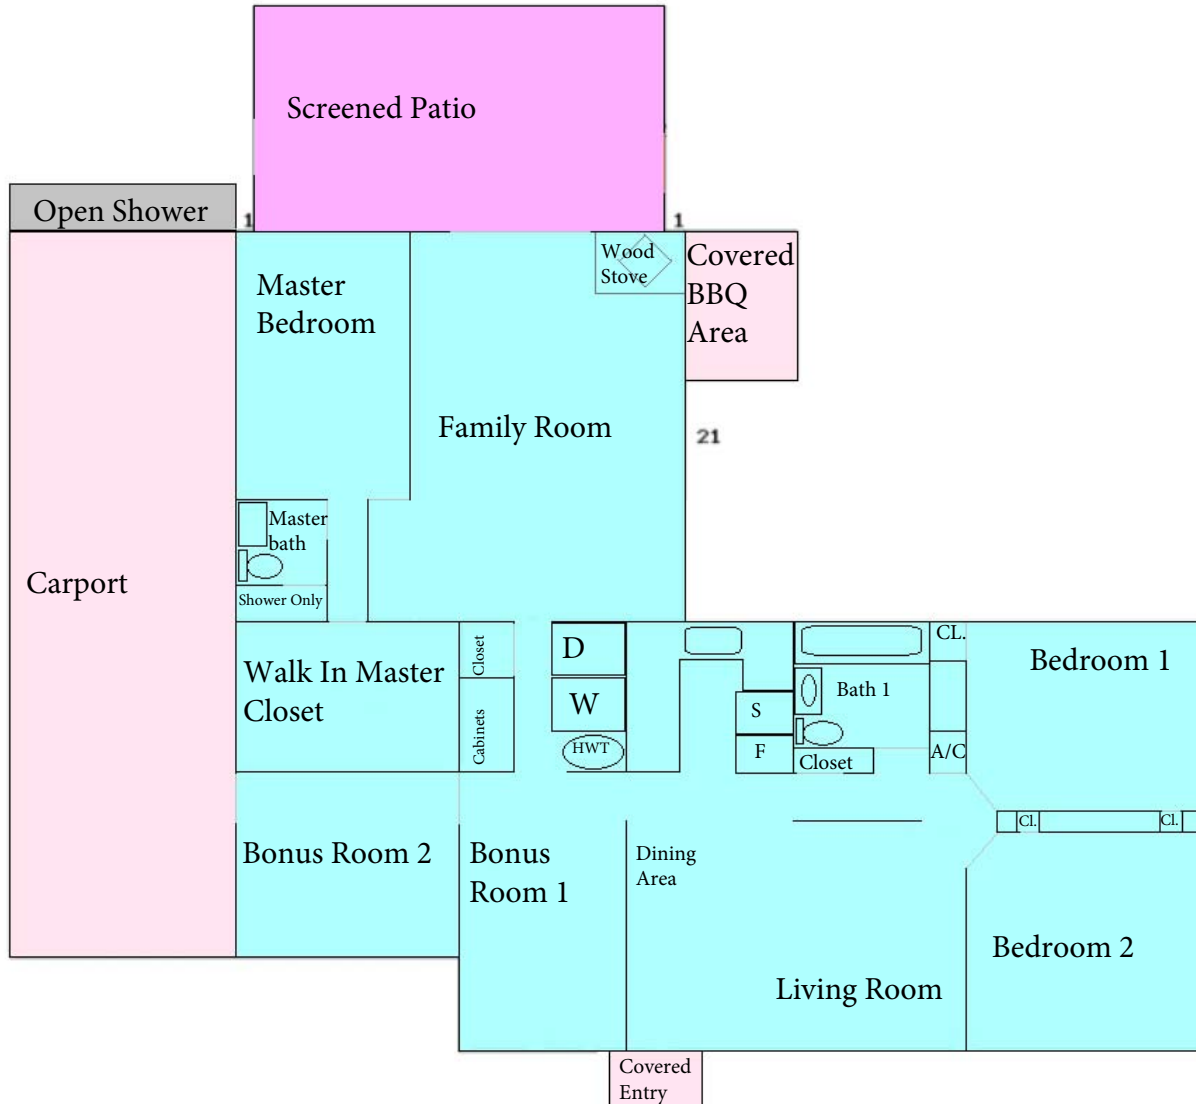

Outdoor Fireplace

Sunken Open Patio Area

Shed

*Sketch is approximate. Measurements are not exact.